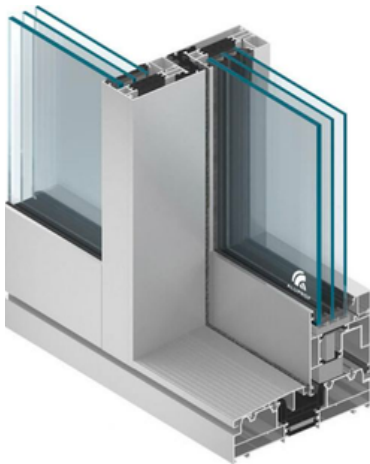

DM WINDOWS

DM MB-77 HS DOOR

LIFT AND SLIDE BALCONY DOOR

System Features

- Sliding door system
- Lift & Slide door operation
- Available models ST & HI
- 90 Degree open Corner available
- Narrow mullion option available
- Rectangular or rounded glazing beads