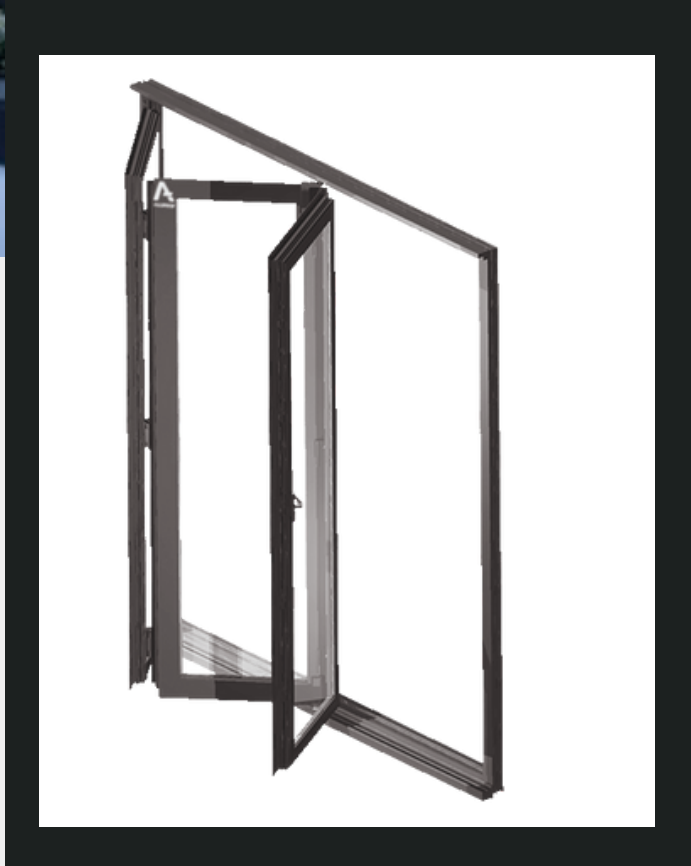

# DM 70 FOLDING

## FOLDING DOOR OPENING INWARD

### **System Features**

The range of sliding and folding doors offered by DM are modern openings based on standard MB selection of aluminum profiles. Their large size of glass panels allows for great amount of light to come in while the parallel opening of the sliding leaf offer space saving and great functionality. They are silent and easy to operate.