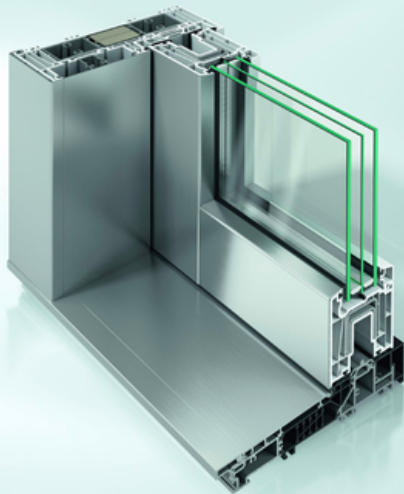

DM WINDOWS

DM SI 82

LIFT + SLIDE DOOR

System Features

- The DM PVC-U lift-and-slide door system is based on the 82 mm Schüco Corona SI 82 system, in which the frame has a system basic depth of 219 mm.
- The triple thermally broken lift-and-slide door threshold and the thermally broken frame reinforcement achieve excellent thermal insulation and isothermal flows.