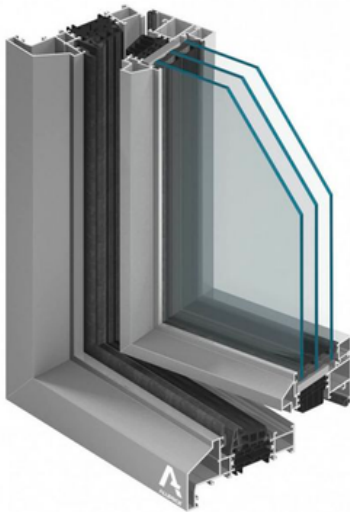

DM WINDOWS

DM MB-FERROLINE TILT+TURN

SYSTEM WITH SLIM PROFILE

System Features

- Steel looking aesthetic with very good performance
- Also available as Side-hung and hopper operation
- Glass thickness up to 2 3/8" thick
- Perfect for new or retro fit applications
- Available with a Flush or extended sill
- 3 levels of sealing gaskets
- Multi-Point Hardware