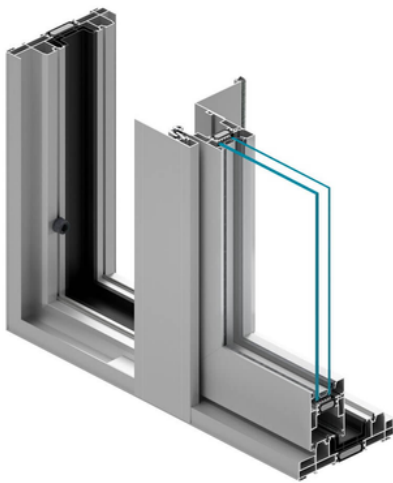

# DM MB-59 SLIDE

## BALCONY SLIDING DOOR SYSTEM

### System Features

- Sliding door system
- Available in two different options ST & HI
- Available as a 2 or 3 track
- Can be integrated into a curtain
- Glass up to 1 5/8" thick
- 3 Chambered profiles
- Ability to Pocket Door