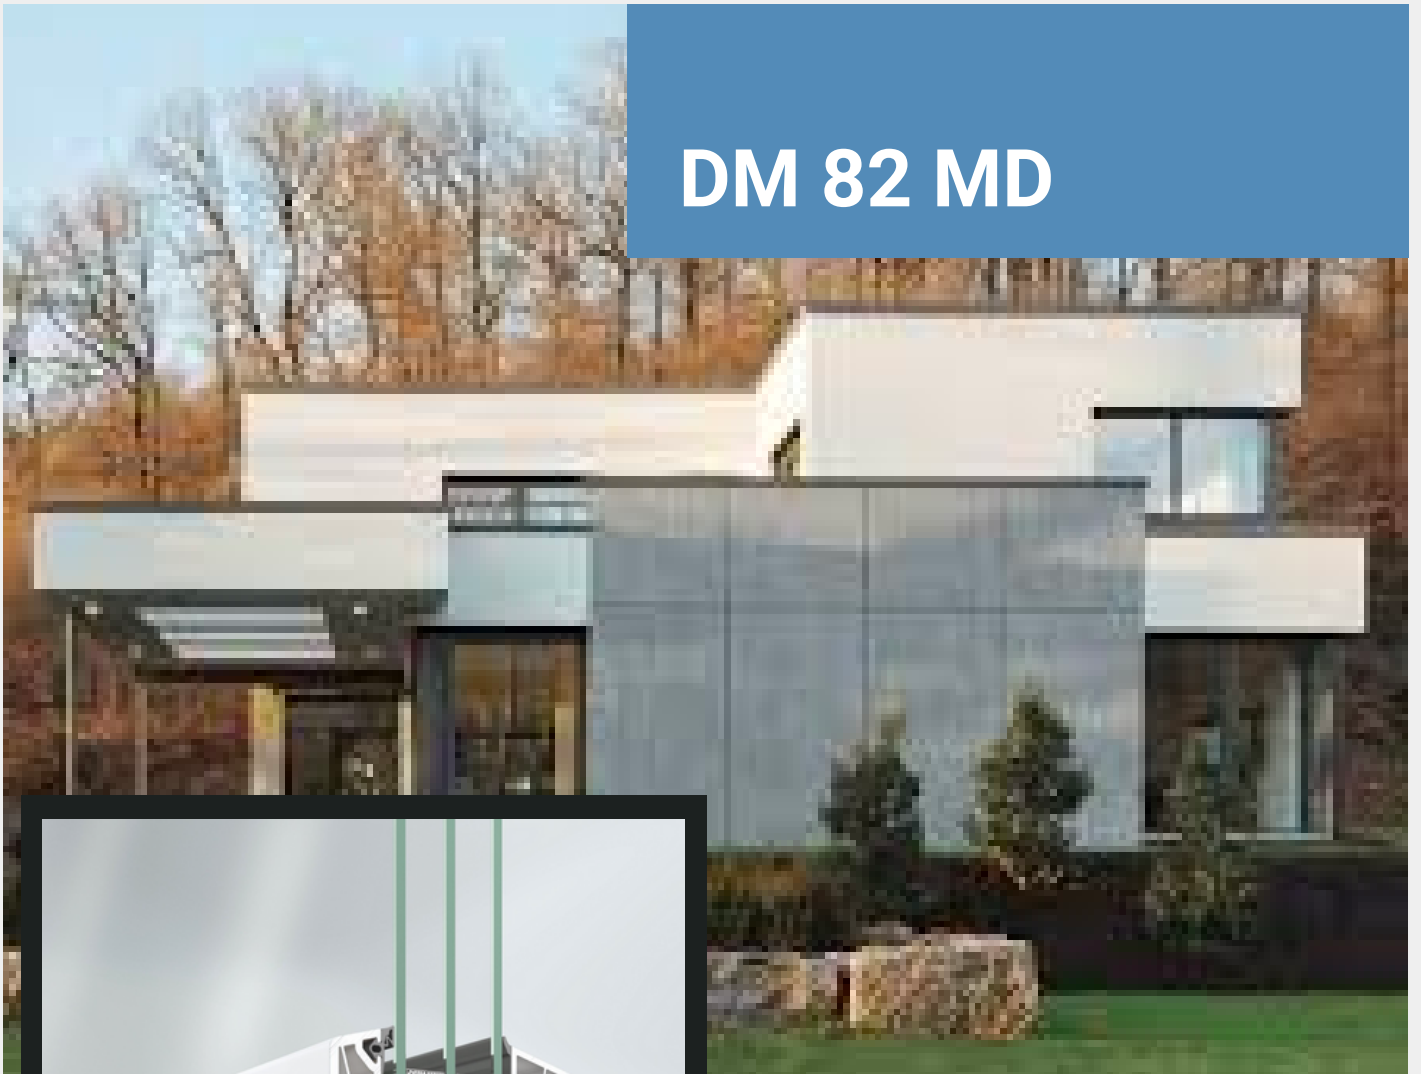

**DM WINDOWS**

# DM 82 MD

## System Features

- Gaskets made of EPDM rubber are machine-rolled in the factory
- Depending on structural requirements, different reinforcing profiles in the outer and vent frames ensure that the windows are highly robust and durable